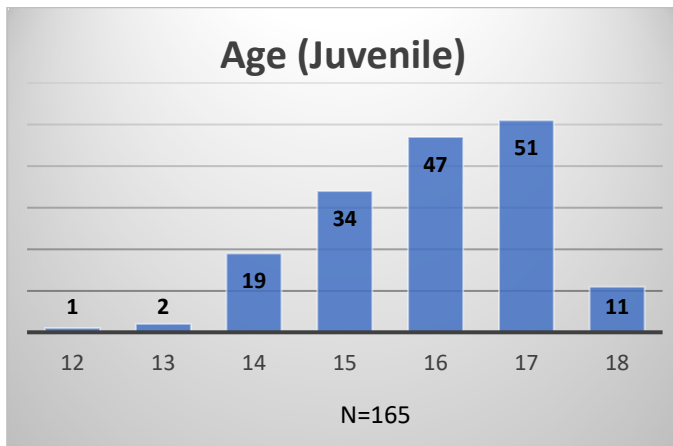

Daily Data Dashboard – September 3, 2024
Demographics for JTDC Population
Tuesday Morning Midnight Count

Total # of probation Involved youth¹: 1,328

¹ Probation Active: Any youth who is pending sentencing with an active social history, has been formally placed on probation or supervision with Cook County Juvenile Probation on the date of the report.

*Age, Gender and Race for Criminal Court population (N=0) is not represented in this report.

Daily Data Dashboard – September 3, 2024
Demographics for JTDC Population
Tuesday Morning Midnight Count