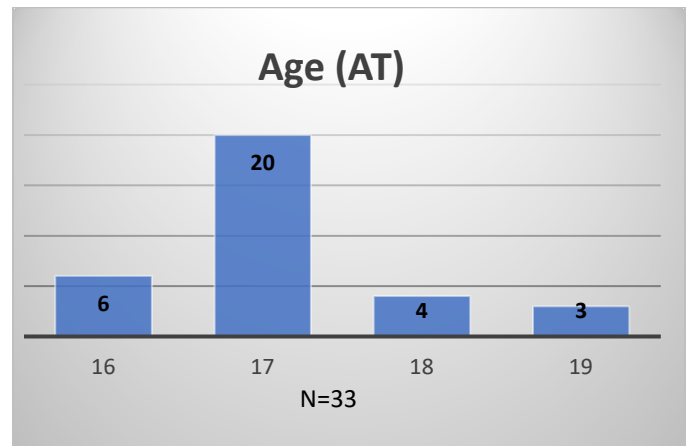

Daily Data Dashboard – September 3, 2024
Demographics for JTDC Population
Tuesday Morning Midnight Count

Total # of probation Involved youth¹: 1,328

¹ Probation Active: Any youth who is pending sentencing with an active social history, has been formally placed on probation or supervision with Cook County Juvenile Probation on the date of the report.

*Age, Gender and Race for Criminal Court population (N=0) is not represented in this report.

Daily Data Dashboard – September 3, 2024
Demographics for JTDC Population
Tuesday Morning Midnight Count