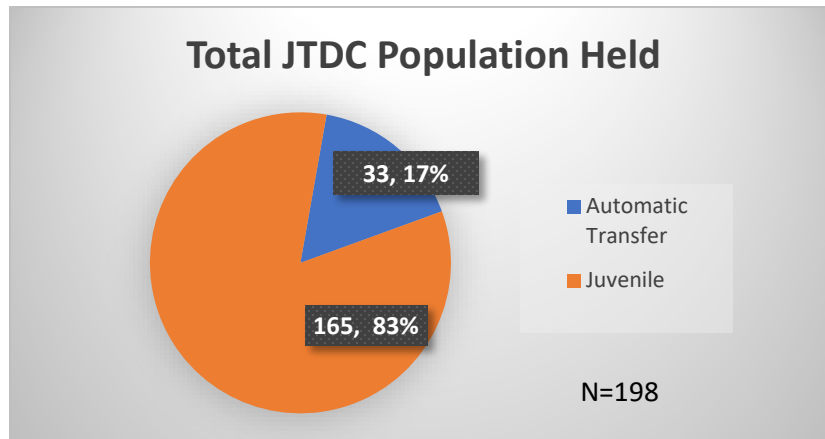

Daily Data Dashboard – September 3, 2024
Demographics for JTDC Population
Tuesday Morning Midnight Count

Total # of probation Involved youth¹: 1,328

¹ Probation Active: Any youth who is pending sentencing with an active social history, has been formally placed on probation or supervision with Cook County Juvenile Probation on the date of the report.

*Age, Gender and Race for Criminal Court population (N=0) is not represented in this report.

Daily Data Dashboard – September 3, 2024
Demographics for JTDC Population
Tuesday Morning Midnight Count