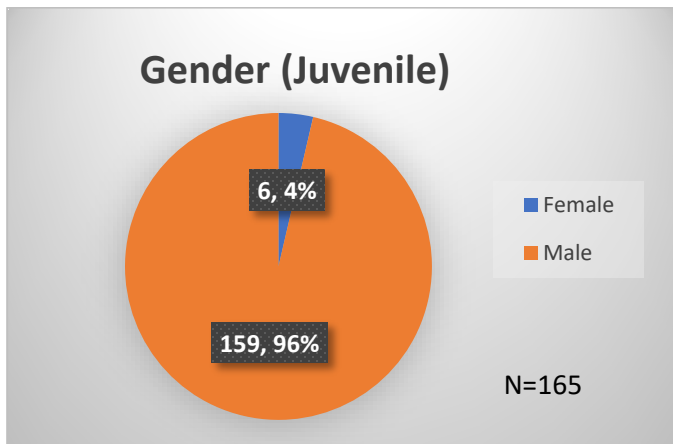

Daily Data Dashboard – September 3, 2024
Demographics for JTDC Population
Tuesday Morning Midnight Count

Total # of probation Involved youth¹: 1,328

¹ Probation Active: Any youth who is pending sentencing with an active social history, has been formally placed on probation or supervision with Cook County Juvenile Probation on the date of the report.

*Age, Gender and Race for Criminal Court population (N=0) is not represented in this report.

Daily Data Dashboard – September 3, 2024
Demographics for JTDC Population
Tuesday Morning Midnight Count