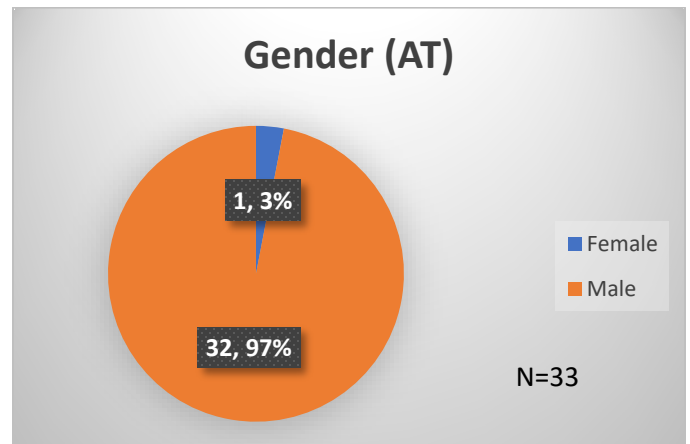

Daily Data Dashboard – September 3, 2024
Demographics for JTDC Population
Tuesday Morning Midnight Count

Total # of probation Involved youth¹: 1,328

¹ Probation Active: Any youth who is pending sentencing with an active social history, has been formally placed on probation or supervision with Cook County Juvenile Probation on the date of the report.

*Age, Gender and Race for Criminal Court population (N=0) is not represented in this report.

Daily Data Dashboard – September 3, 2024
Demographics for JTDC Population
Tuesday Morning Midnight Count